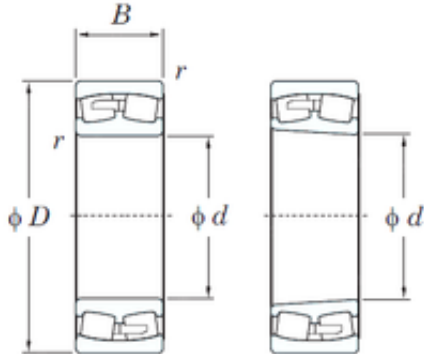

22272RK KOYO Spherical Roller Bearings

Bearing No. 22272RK

Size	360x650x170 mm
Bore Diameter	360 mm
Outer Diameter	650 mm
Width	170 mm
d	360 mm
D	650 mm
B	170 mm
C	170 mm
r min.	6 mm
da min.	388 mm
Da max.	622 mm
ra max.	5 mm
Weight	243 Kg
Basic dynamic load rating (C)	3770 kN
Basic static load rating (C0)	5830 kN
(Grease) Lubrication Speed	410 r/min
(Oil) Lubrication Speed	550 r/min
Calculation factor (e)	0,27
Calculation factor (Y0)	2,42
Calculation factor (Y1)	2,47

22272RK Bearing 2D drawings and 3D CAD models