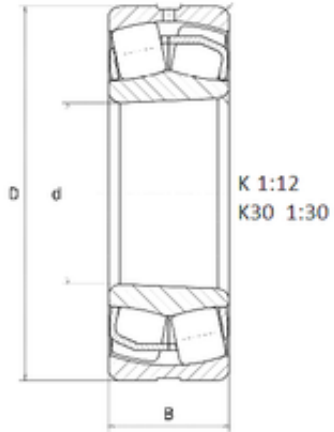

## 22206EAKW33 SNR Spherical Roller Bearings

Bearing No. 22206EAKW33

Size	30x62x20 mm
Bore Diameter	30,000 mm
Outer Diameter	62,000 mm
Width	20,000 mm
d	30,000 mm
D	62,000 mm
B	20,000 mm
C	20,000 mm

22206EAKW33 Bearing 2D drawings and 3D CAD models